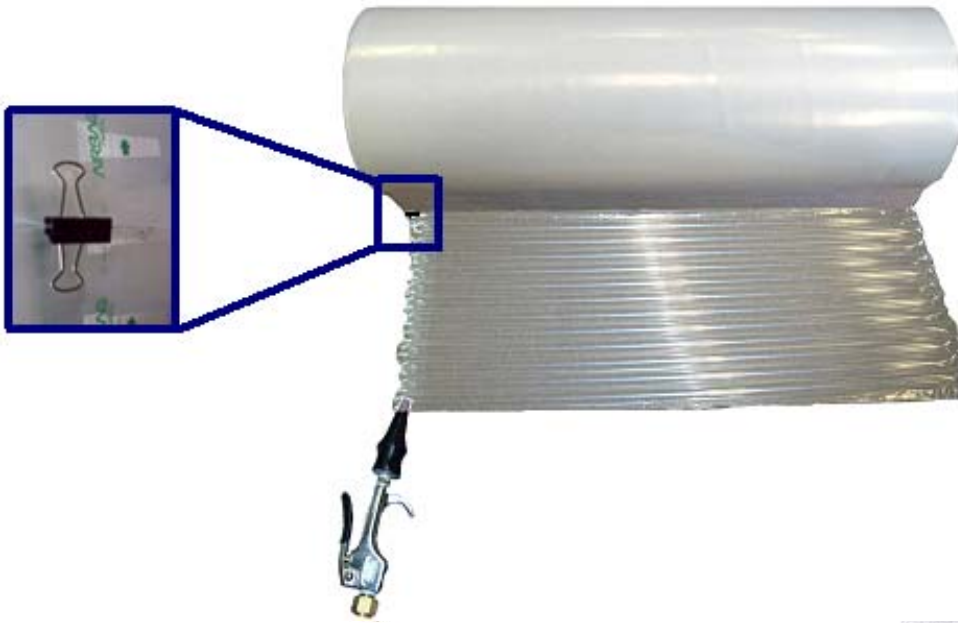

## PRODUCT FEATURES

- ◆ Sustainable: Recyclable and 90% Source Reduction
- ◆ Product Cushioning within an air barrier
- ◆ Individual valve chambers for non-catastrophic failure
- ◆ 12", 24", 36", or 48" long chambers
- ◆ Rolls up to 48" wide
- ◆ Clip, Fill, Cut to required width

**Superi-Air** wrap provides the ability to surround large and/or irregularly shaped items with a protective wall of air. The see-through structure enables a quick visual inspection. Rolls come with continuous yet independent tubes, and the width is set by pinching off the air supply with a paper clip, filling the tubes, and cutting the roll.